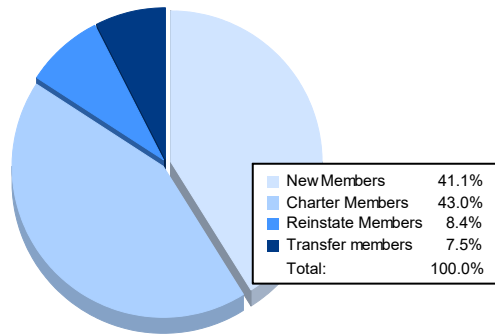

Year	New Clubs	Dropped Clubs	Gain/ Loss Clubs	New Members	Charter Members	Reinstate Members	Transfer Members	Total Member Added	Total Members Dropped	Gain/ Loss Members
2016-2017	0	1	-1	102	1	6	16	125	140	-15
2017-2018	0	2	-2	72	1	18	3	94	156	-62
2018-2019	0	0	0	61	0	11	4	76	172	-96
2019-2020	0	1	-1	104	0	6	2	112	139	-27
2020-2021	1	0	1	44	46	9	8	107	202	-95
<b>Average</b>	<b>0</b>	<b>1</b>	<b>-1</b>	<b>77</b>	<b>10</b>	<b>10</b>	<b>7</b>	<b>103</b>	<b>162</b>	<b>-59</b>

### Membership Composition June 2021 Cumulative

### Gender Composition June 2021 Cumulative